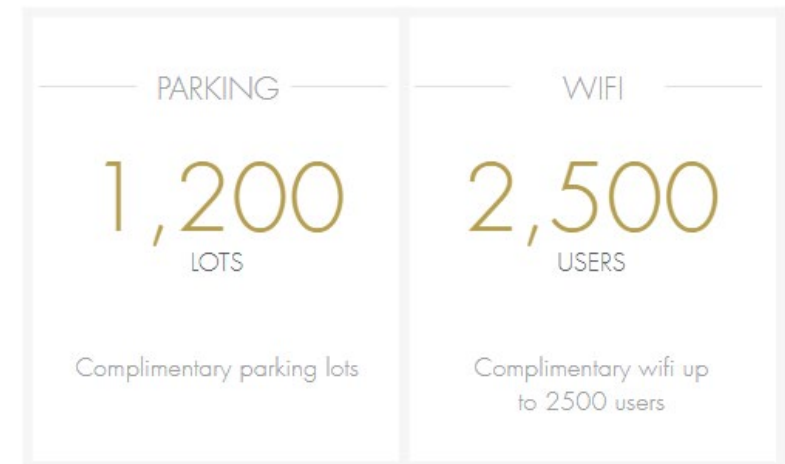

SIZE AND FACILITIES

About the Arena

Dubai Festival Arena, managed by the InterContinental brand, was designed purely as a space for creativity display and personalized event platform. It boasts over 5,000 sq. m. of pillar-free indoor space, a 1,500 sq. m. pre-function hall as well as a spacious outdoor terrace area and over 1,200 free parking spaces.

What makes Festival Arena special?

Set amongst the tranquil landscape of Dubai Festival City with seamless accessibility from major roads, Festival Arena is the perfect venue space that may be personalized and/or branded for any event, regardless of size or complexity.