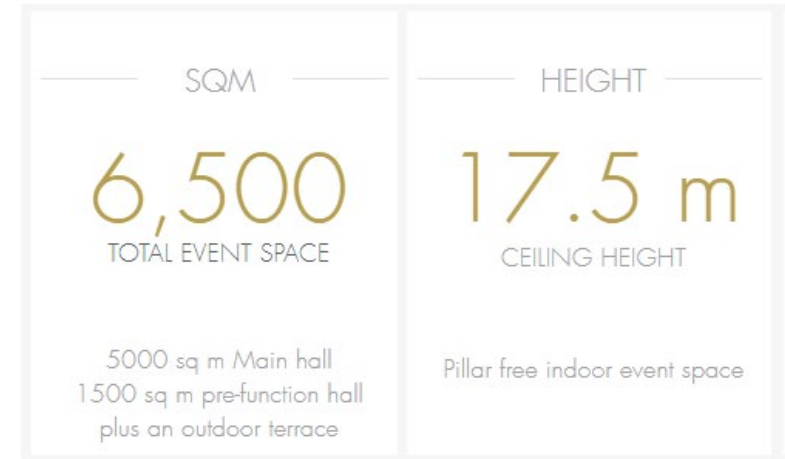

LOCATION

- 1 Festival Arena
- 2 Crowne Plaza® Dubai Festival City
- 3 The Event Centre
- 4 InterContinental Dubai Festival City
- 5 InterContinental Residence Suites Dubai Festival City
- 6 Holiday Inn Dubai Festival City
- 7 Dubai Festival City Mall

SIZE AND FACILITIES

About the Arena

Dubai Festival Arena, managed by the InterContinental brand, was designed purely as a space for creativity display and personalized event platform. It boasts over 5,000 sq. m. of pillar-free indoor space, a 1,500 sq. m. pre-function hall as well as a spacious outdoor terrace area and over 1,200 free parking spaces.

FLOOR PLAN

CAPACITY PER SETUP STYLE

Standing

9,800 guests

Theatre Style

6,500 guests

Classroom Style

4,000 guests